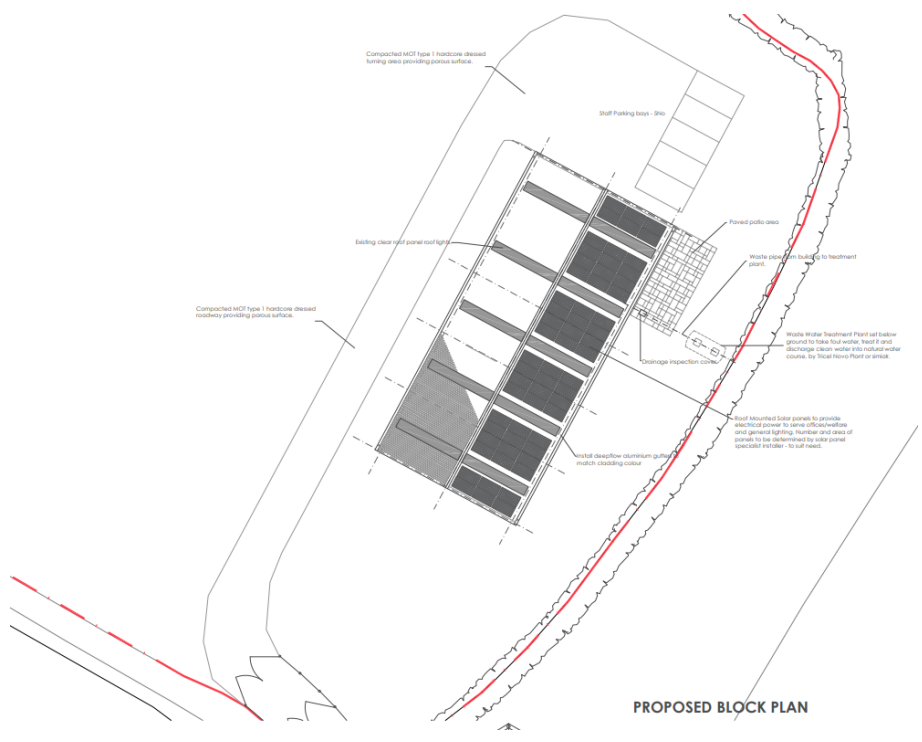

23/0672/FFU - BULLHOUSEN FARM, BISLEY GREEN, BISLEY, WOKING, SURREY

Location Plan

Site context

Existing Building

# Proposed Block Plan

PROPOSED BLOCK PLAN

# Proposed floor plans