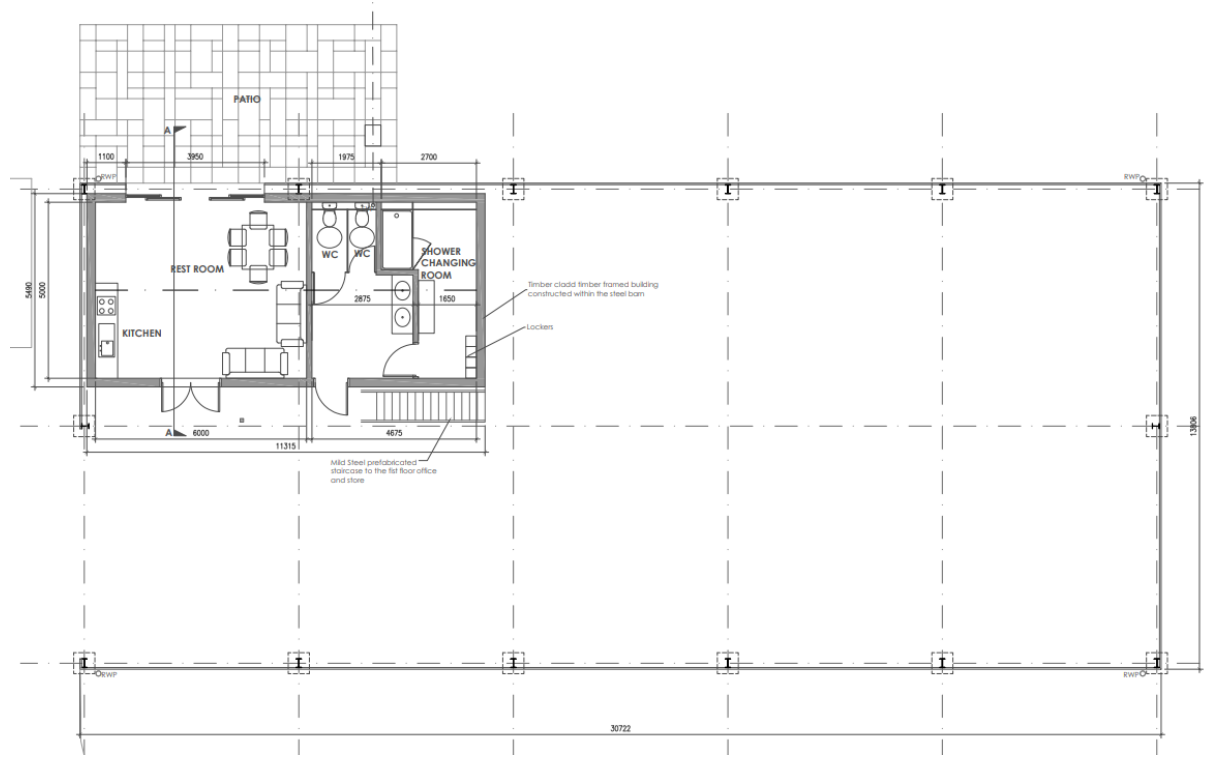

23/0672/FFU - BULLHOUSEN FARM, BISLEY GREEN, BISLEY, WOKING, SURREY

Location Plan

Site context

Existing Building

# Proposed Block Plan

PROPOSED BLOCK PLAN

# Proposed floor plans