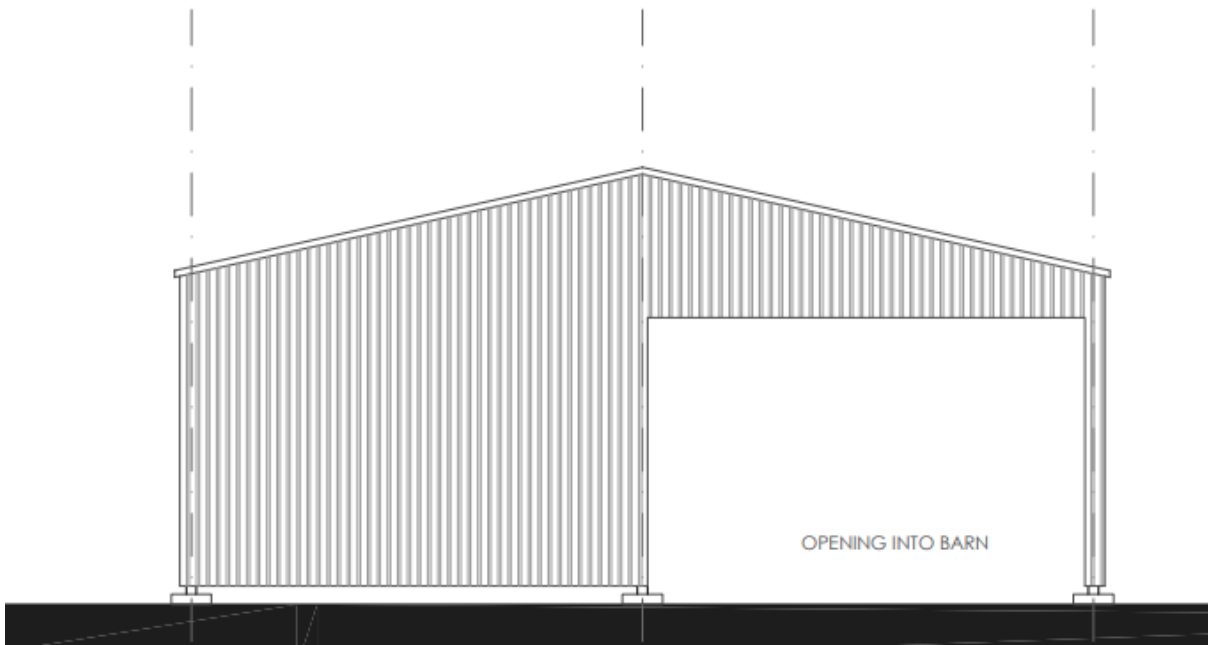

23/0672/FFU - BULLHOUSEN FARM, BISLEY GREEN, BISLEY, WOKING, SURREY

Location Plan

Site context

Existing Building

# Proposed Block Plan

PROPOSED BLOCK PLAN

# Proposed floor plans