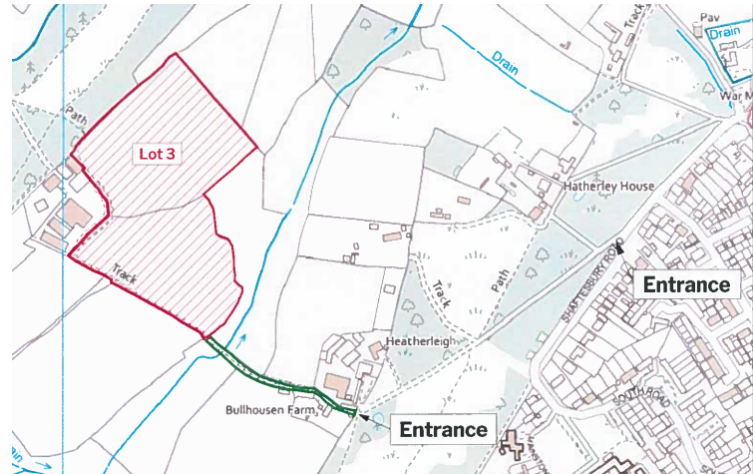

23/0672/FFU - BULLHOUSEN FARM, BISLEY GREEN, BISLEY, WOKING, SURREY

Location Plan

Site context

Existing Building

# Proposed Block Plan

PROPOSED BLOCK PLAN